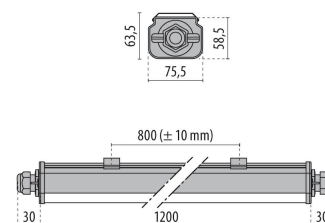

Technical drawings