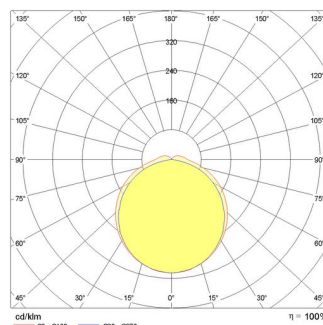

Photometric data